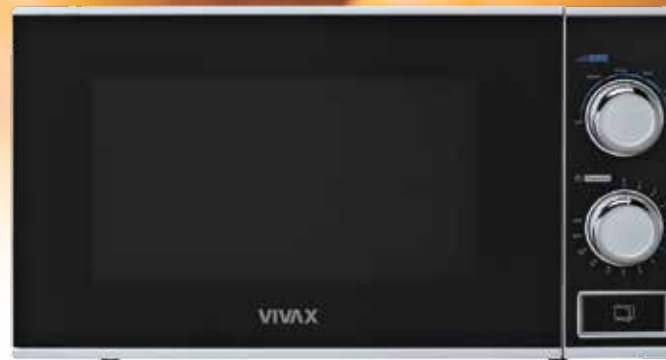

MICROWAVE OVEN

VIVAX
home

Microwave oven MWO-2076SL

- ✓ Power: 700 W
- ✓ Capacity: 20 l
- ✓ 30-minutes timer
- ✓ Defrost function
- ✓ Turntable system
- ✓ Color: silver

**Microwave oven
MWO-2075BL**

- ✓ Power: 700 W
- ✓ Capacity: 20 l
- ✓ 30-minutes timer
- ✓ Defrost function
- ✓ Turntable system
- ✓ Color: black